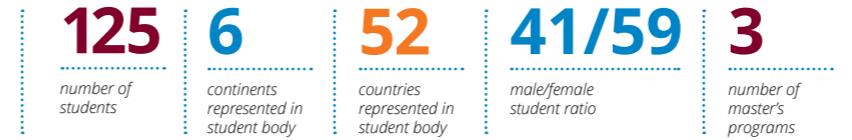

AREAS OF CONCENTRATION AND SPECIALIZATION

- MPA Concentrations: Development, Governance, Media and Communication, and Security
- MAPP specializations include European Public Policy; International Public Policy; Decentralized Governance; Higher Education Policy and Management; Media, Information and Communications Policy; Equality and Social Justice; Political and Economic Development
- Mundus MAPP Specializations: Global Public Policy or European Public Policy

29th
IN THE
WORLD
In Politics and International Studies
QS World University Rankings 2015

GENERAL ADMISSIONS REQUIREMENTS

- Complete online application: www.ceu.edu/apply
- Proof of English proficiency
- Letters of recommendation
- Curriculum vitae

PROGRAM ENTRY REQUIREMENTS FOR THE MASTER'S PROGRAMS

Master of Public Administration

- General CEU admissions requirements
- BA degree or its equivalent
- Statement of purpose
- Short essays
- Phone interview by invitation

Master of Arts in Public Policy

- General CEU admissions requirements
- Bachelor's degree
- Statement of purpose
- Writing sample

Mundus MAPP

- Bachelor's degree
- Statement of purpose
- Specific requirements: www.mundusmapp.org

PROGRAM ENTRY REQUIREMENTS FOR THE DOCTORAL PROGRAM

- General CEU admissions requirements
- MA degree
- Statement of purpose
- Research proposal
- Outline of MA thesis
- Specific requirements: pds.ceu.edu